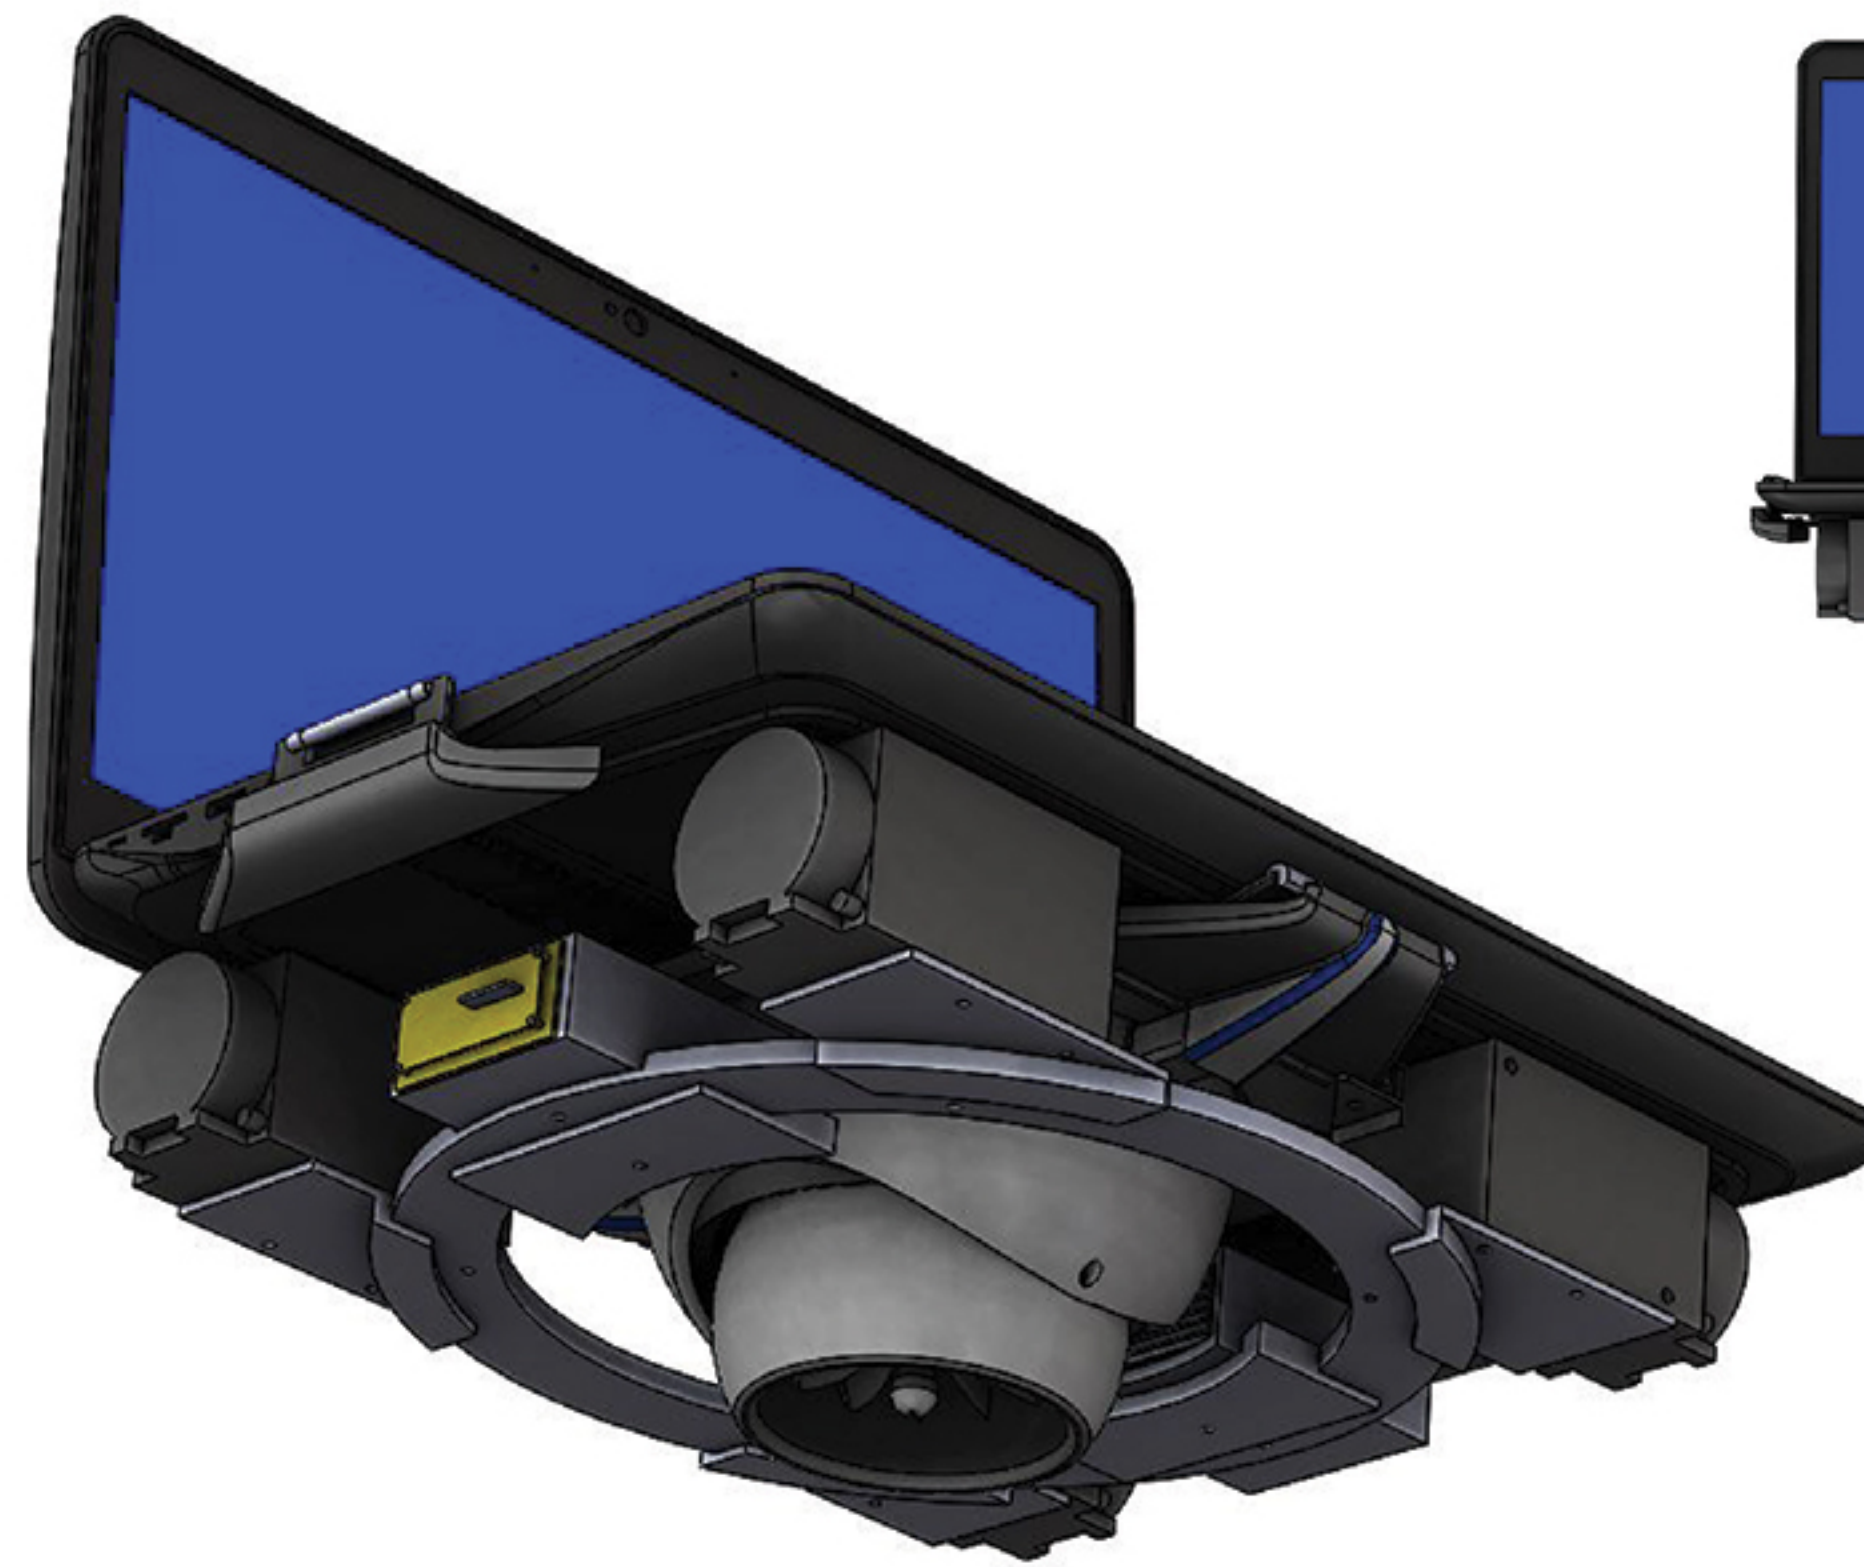

HP HOVER PRO VERSION 6 NASA HP

4 GYROSCOPIES AND MOUNTS
(CAN WE FIND SMALLER GYROS?)

TWIN POUCH CELL BATTERY PACKS AND HOUSING

FOLDABLE CLAMPS

1

2

3