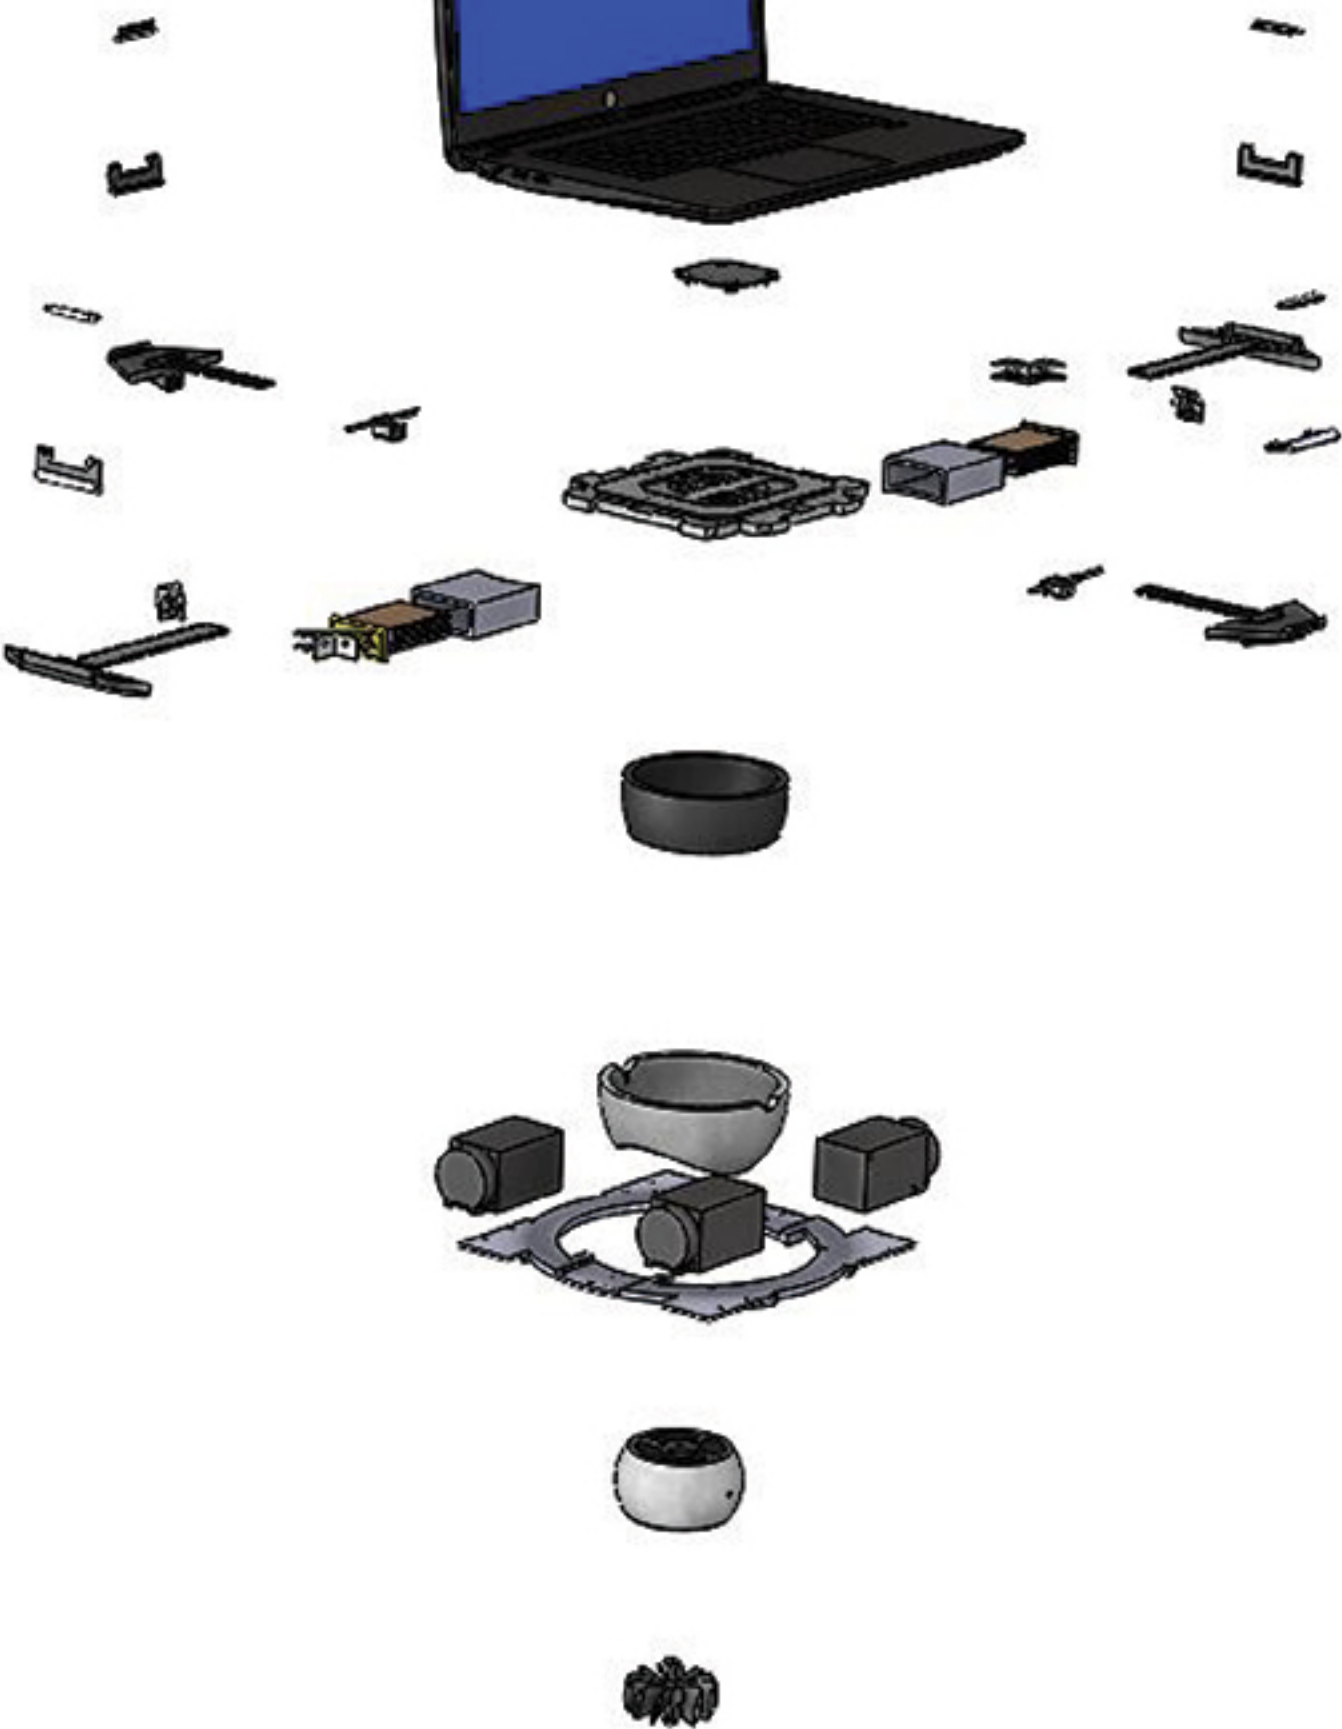

HP HOVER PRO VERSION 6 NASA HP

4 GYROSCOPIES AND MOUNTS
(CAN WE FIND SMALLER GYROS?)

TWIN POUCH CELL BATTERY PACKS AND HOUSING

FOLDABLE CLAMPS

1

2

3